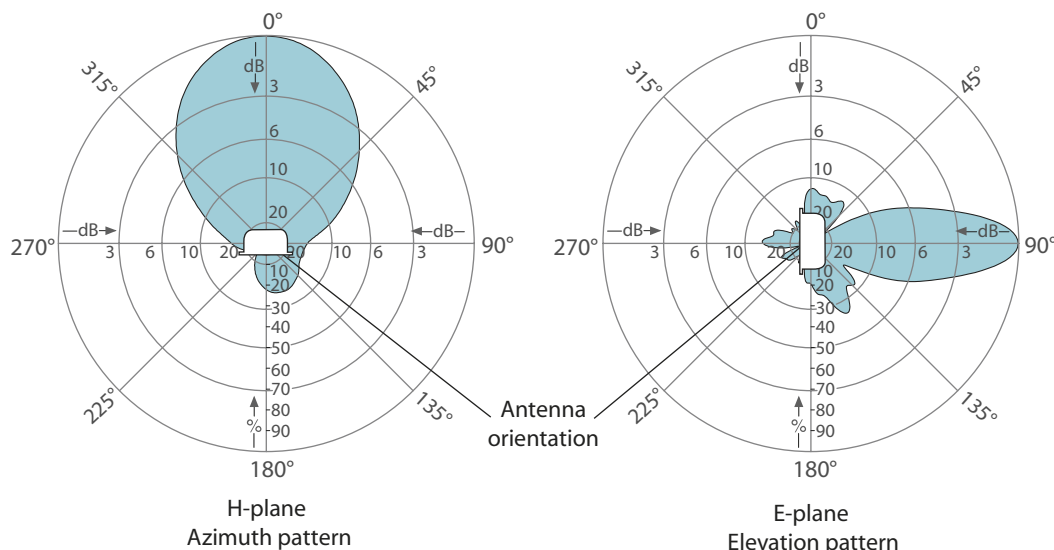

Description

915, 9.5 dBiC, Cir Pol, N (RP)

Frequency Range

902 - 928 MHz

Gain

9.5 dBiC

Impedance

50 Ohms

VSWR

<1.3:1

Axial Ratio

< 3 dB over entire half power beam

Polarization

Circular

Front-to-Back Ratio

> 15 dB

Maximum Input Power

100 Watts (at 50°C)

H-Plane Beamwidth

80 degrees (half power)

E-Plane Beamwidth

30 degrees (half power)

Connector

N Reverse Polarity

Cable Length

N/A

Weight

2358.6 grams (83.2 oz)

Dimensions

49 x 15.4 x 4.8 cm (19.3 x 6.1 x 1.9 in)

Mounting Hardware

203-734-001 kit included

203-733-001 kit order seperately

203-735-001 order seperately

203-737-001 order seperately

North America

Corporate Headquarters
6001 36th Avenue West
Everett, Washington 98203
tel: 425.348.2600
fax: 425.355.9551

550 2nd Street S.E.
Cedar Rapids, Iowa 52401
tel: 319.369.3100
fax: 319.369.3453

Media Supplies
9290 Le Saint Drive
Fairfield, Ohio 45014
tel: 513.874.5882
fax: 513.874.8487

Canada

7065 Tranmere Drive
Mississauga, Ontario
L5S 1M2 Canada
tel: 905.673.9333
fax: 905.673.3974

**Europe/
Middle East & Africa**

Headquarters
Sovereign House
Vastern Road
Reading RG1 8BT
United Kingdom
tel: 44.118.987.9400
fax: 44.118.987.9401

Asia

Asia Regional Office
26-16 International Plaza
10 Anson Road
Singapore 079903
tel: 65.6324.8391
fax: 65.6324.8393

Beijing Representative Office

29 FL, Unit A1, China Merchant Tower
118 Jian Guo Road
Chaoyang District, Beijing 100022
Tel: 86.10.5165.5922
Fax: 86.10.6567.6778

Australia

Level 4, 1-3 Atchison Street
St. Leonards, NSW 2065
Australia
tel: 61.2.9330.4400
fax: 61.2.9437.0204

South America & Mexico

Intermec South America Ltda.
Rua Samuel Morse 120 9 andar
Brooklin CEP04576-060
São Paulo, SP
Brazil
tel: 55.11.5502.6770

Intermec Technologies de Mexico

Av Tamaulipas #141, Primer Piso
Col. Hipodromo Condesa
Mexico, DF, 06140 Mexico
tel: 525.55.241.4800
fax: 525.55.211.8121

Internet

www.intermec.com

Sales

800.347.2636
(toll free in N.A.)
tel: 425.348.2726

Service and Support

800.755.5505
(toll free in N.A.)
tel: 425.356.1799