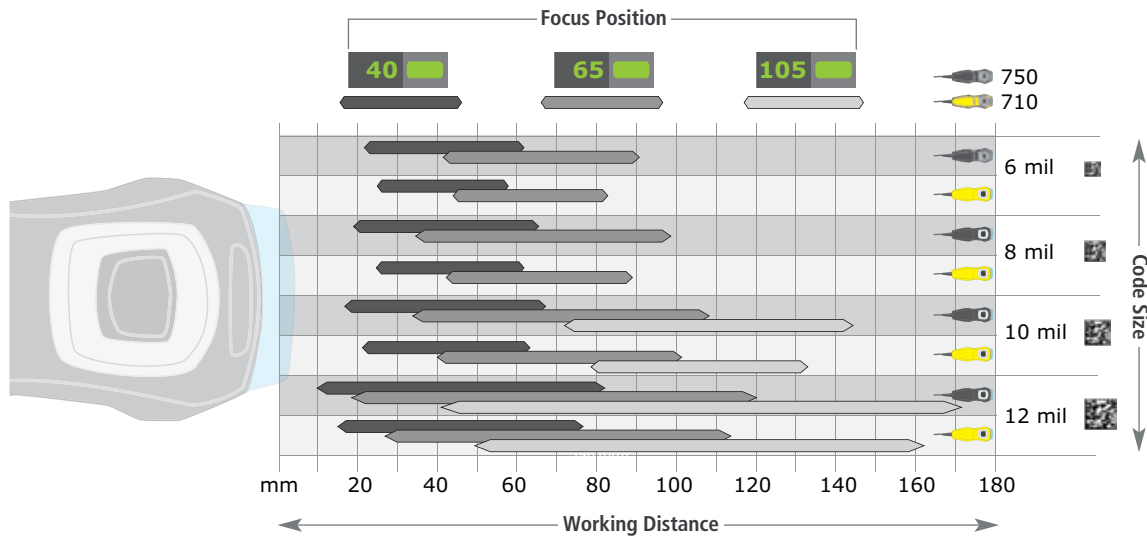

2D	Data Matrix, QR Code and microQR Code

Composite Symbology	CC-A, CC-B

IMAGE


LIGHTING/OPTICS

Illumination	Integrated LEDs
Reading direction	Omni-directional, pitch and skew (off-axis) angles up to 35 degrees
Aiming	Laser aimer, Class 2

I/O

Trigger	Via trigger switch in the handle
Additional outputs	LED, beeper, and vibration indicators for good read, device status or errors

COMMUNICATIONS

Interfaces	USB or RS-232 for serial communications, setup and image preview. PS2 keyboard wedge or USB keyboard emulation.

POWER

Electrical requirements	5VDC@3A

MECHANICAL

Dimensions	Height: 151mm (6.0in) Width: 54mm (2.1in) Depth: 49mm (1.9in)
Material	Polycarbonate housing
Weight	110g (.24lb)

ENVIRONMENTAL

Operating temperature	0°C to +50°C (32°F to +122°F)
Storage temperature	-10°C to +60°C (14°F to +140°F)
Operating humidity	0% – 95%, non-condensing
Storage humidity	0% – 95% non-condensing
Drop test	50 drops from 2 meters onto concrete
Certifications	CE, FCC, and CSA ESD protection (Model 750 only): IEC 61340-5-1, IEC 61340-5-2 Laser CDRH Class II, IEC Class 2

SYSTEM REQUIREMENTS

Microsoft® Windows XP® and Vista®, 64MB of memory (RAM)

OPTIONAL ACCESSORIES

Desktop/wallmount holder Connection cables

COGNEX

Companies around the world rely on Cognex vision to optimize quality and drive down costs.

Corporate Headquarters
Cognex Corporation
One Vision Drive
Natick
MA 01760-2059
USA
Tel: 508-650-3000
Fax: 508-650-3344
www.cognex.com

United States
Natick, Massachusetts 508-650-3000
Nashville, Tennessee 615-844-6158
Detroit, Michigan 248-668-5100
Chicago, Illinois 630-649-6300
Mountain View, California 650-969-4812
Latin America
Monterrey, Mexico +52 81 5030-7258
Mexico City, Mexico +52 55 2789-7839

Europe
France +33 1 4777 1550
Germany +49 721 6639 0
Ireland +353 1 825 4420
Italy +39 02 6747 1200
Netherlands +31 402 668 565
Spain +34 93 445 67 78
Sweden +46 21 14 55 88
Switzerland +41 71 313 06 05
United Kingdom +44 1908 206 000

Asia
China +86 21 6320 3821
Korea +82 2 539 9047
Singapore +65 632 55 700
Taiwan +886 3 578 0060
Canada 905-634-2726
Japan +81 3 5977 5400