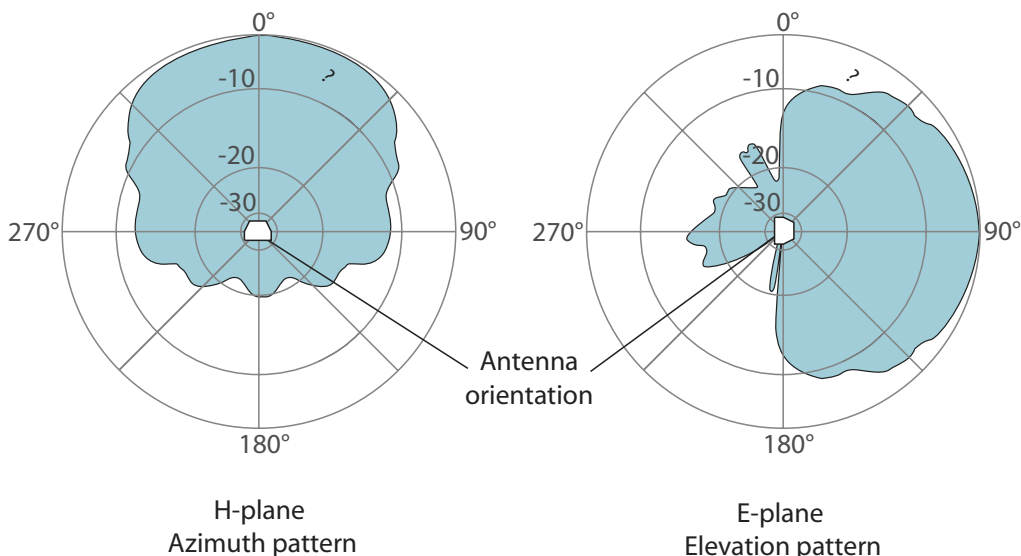

Description

915, 5 dBi, Vert Pol, SMA (RP)

Frequency Range

800-1000 MHz

Gain

5 dBd

Impedance

50 Ohms

VSWR

<1.5:1

Axial Ratio

N/A

Polarization

Vertical

Front-to-Back Ratio

25 dB

Maximum Input Power

50 Watts

H-Plane Beamwidth

90 degrees

E-Plane Beamwidth

60 degrees

Connector

SMA Reverse Polarity

Cable Length

156 Inches

Weight

1133.9 grams (40 oz)

Dimensions

26.9 x 7.3 x 6.3 cm (10.6 x 2.9 x 2.5 in)

Mounting Hardware

N/A

North America

Corporate Headquarters
6001 36th Avenue West
Everett, Washington 98203
tel: 425.348.2600
fax: 425.355.9551

550 2nd Street S.E.
Cedar Rapids, Iowa 52401
tel: 319.369.3100
fax: 319.369.3453

Media Supplies
9290 Le Saint Drive
Fairfield, Ohio 45014
tel: 513.874.5882
fax: 513.874.8487

Canada

7065 Tranmere Drive
Mississauga, Ontario
L5S 1M2 Canada
tel: 905.673.9333
fax: 905.673.3974

**Europe/
Middle East & Africa**

Headquarters
Sovereign House
Vastern Road
Reading RG1 8BT
United Kingdom
tel: 44.118.987.9400
fax: 44.118.987.9401

Asia

Asia Regional Office
26-16 International Plaza
10 Anson Road
Singapore 079903
tel: 65.6324.8391
fax: 65.6324.8393

Beijing Representative Office

29 FL, Unit A1, China Merchant Tower
118 Jian Guo Road
Chaoyang District, Beijing 100022
Tel: 86.10.5165.5922
Fax: 86.10.6567.6778

Australia

Level 4, 1-3 Atchison Street
St. Leonards, NSW 2065
Australia
tel: 61.2.9330.4400
fax: 61.2.9437.0204

South America & Mexico

Intermec South America Ltda.
Rua Samuel Morse 120 9 andar
Brooklin CEP04576-060
São Paulo, SP
Brazil
tel: 55.11.5502.6770

Intermec Technologies de Mexico

Av Tamaulipas #141, Primer Piso
Col. Hipodromo Condesa
Mexico, DF, 06140 Mexico
tel: 525.55.241.4800
fax: 525.55.211.8121

Internet

www.intermec.com

Sales

800.347.2636
(toll free in N.A.)
tel: 425.348.2726

Service and Support

800.755.5505
(toll free in N.A.)
tel: 425.356.1799